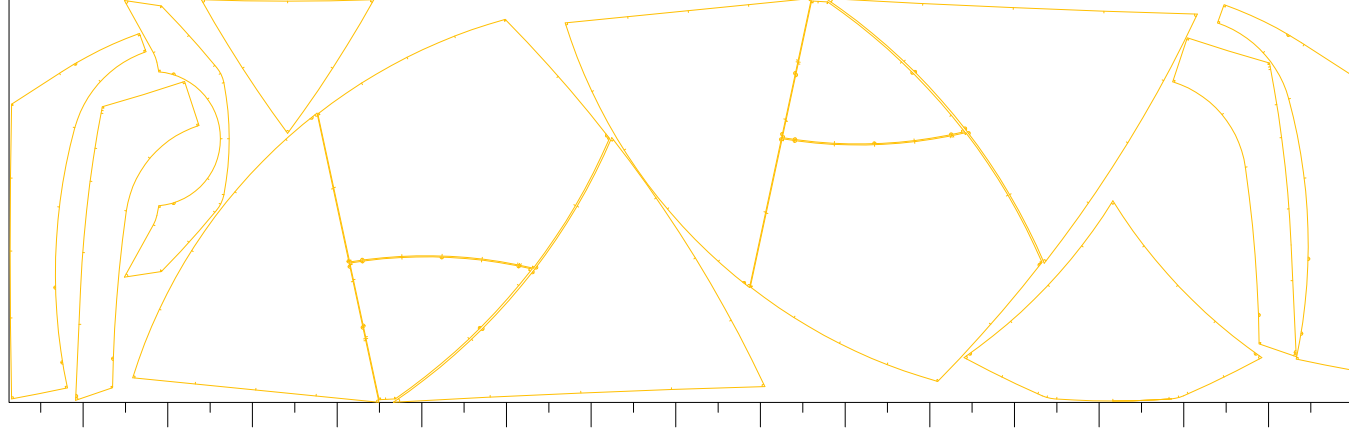

Taff-P - Cut at 175 1/2" x 59
(Coating up)

Taff Bu - Cut at 148" x 58 1/2
(Coating up)

BTex - Cut at 191 1/2" x 57 1/4
(RS up)

PackCloth - Cut at 9 X 59 (coating up)

GARUDA MOUNTAINEERING, Seattle, WA	
Tent Model:	Model Code:
Drawing:	
File Name:	
Date:	
Product Concept & Design: Byron C. Shutz, Jr.	
Patterns & Specs By: Byron C. Shutz, Jr.	
Drawing By: Byron C. Shutz, Jr.	

Cut at 14.75 X 2

plus zip-flap top patch

Oxford (coating up)

Trikaya - 3P5
'97 Layouts
(3P5-97-L.GCD)

NSE - Cut at 76" x 53 1/2

Ripstop - Cut at 47 1/2" x 59 1/4