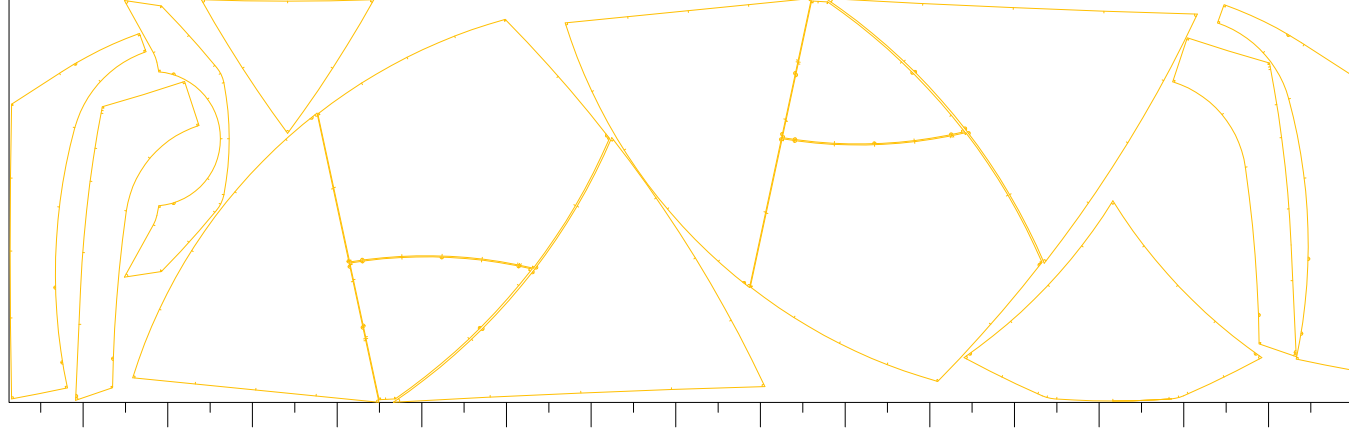

Taff-P - Cut at 175 1/2" x 59  
(Coating up)

Taff Bu - Cut at 148" x 58 1/2  
(Coating up)

BTex - Cut at 191 1/2" x 57 1/4  
(RS up)

PackCloth - Cut at 9 X 59 (coating up)

GARUDA MOUNTAINEERING, Seattle, WA	
Tent Model:	Model Code:
Drawing:	
File Name:	
Date:	
Product Concept & Design: Byron C. Shutz, Jr.	
Patterns & Specs By: Byron C. Shutz, Jr.	
Drawing By: Byron C. Shutz, Jr.	

Cut at 14.75 X 2

plus zip-flap top patch

Oxford (coating up)

Trikaya - 3P5  
'97 Layouts  
(3P5-97-L.GCD)

NSE - Cut at 76" x 53 1/2

Ripstop - Cut at 47 1/2" x 59 1/4