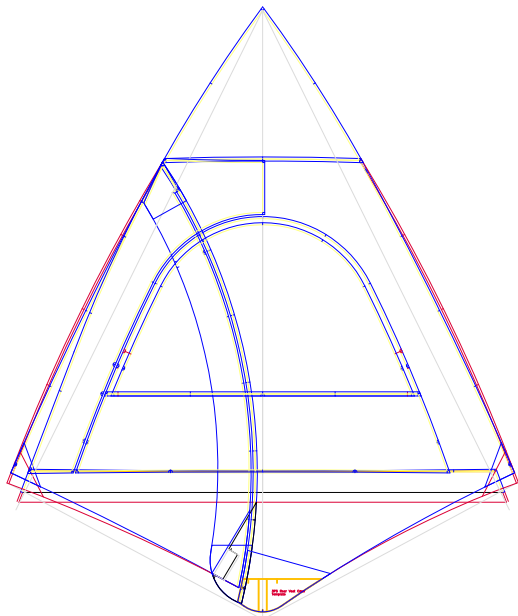

GARUDA MOUNTAINEERING, Seattle, WA	
Tent Model:	Model Code:
Drawing:	
File Name:	
Date:	
Product Concept & Design: Byron C. Shutz, Jr.	
Patterns & Specs By: Byron C. Shutz, Jr.	
Drawing By: Byron C. Shutz, Jr.	

Trikaya - 3P5
'97 Schematic
(3p5-97-1.gcd)