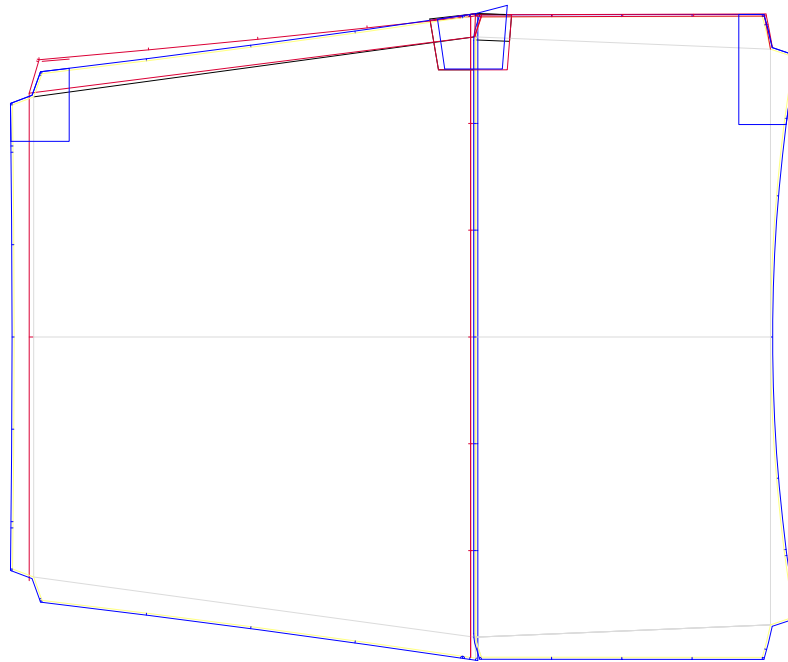

GARUDA MOUNTAINEERING, Seattle, WA	
Tent Model:	Model Code:
Drawing:	
File Name:	
Date:	
Product Concept & Design: Byron C. Shutz, Jr.	
Patterns & Specs By: Byron C. Shutz, Jr.	
Drawing By: Byron C. Shutz, Jr.	

Trikaya - 3P5
'97 Schematic
(3p5-97-1.gcd)