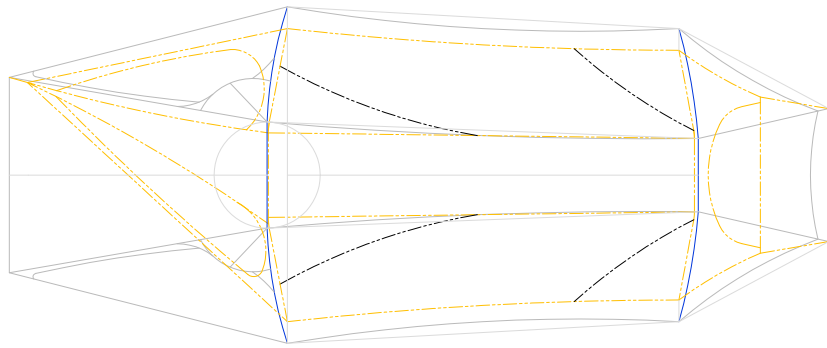

GARUDA MOUNTAINEERING, Seattle, WA	
Tent Model:	Model Code:
Drawing:	
File Name:	
Date:	
Product Concept & Design: Byron C. Shutz, Jr.	
Patterns & Specs By: Byron C. Shutz, Jr.	
Drawing By: Byron C. Shutz, Jr.	

← 134" →  
Top

← 48" \* 72" → 14"  
Side

DW2P2 7/26/96

< 36" >  
← 54" →  
Front

↑  
44"  
↓  
< 27" >

← 46" →  
← 54" →  
Rear