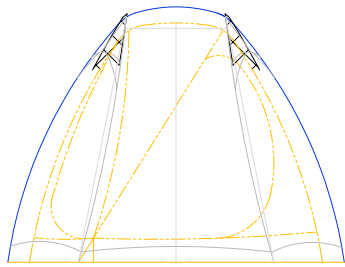

GARUDA MOUNTAINEERING, Seattle, WA	
Tent Model:	Model Code:
Drawing:	
File Name:	
Date:	
Product Concept & Design: Byron C. Shutz, Jr.	
Patterns & Specs By: Byron C. Shutz, Jr.	
Drawing By: Byron C. Shutz, Jr.	

← 134" →  
Top

← 48" \* 72" → 14"  
Side

DW2P2 7/26/96

< 36" >  
← 54" →  
Front

↑  
44"  
↓  
< 27" >

← 46" →  
← 54" →  
Rear