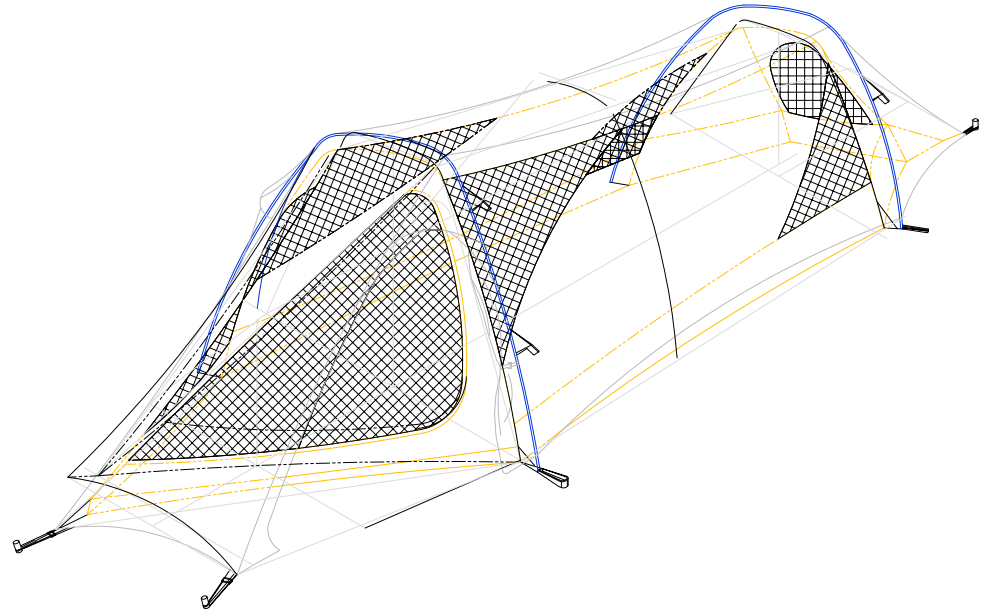

GARUDA MOUNTAINEERING, Seattle, WA	
Tent Model:	Model Code:
Drawing:	
File Name:	
Date:	
Product Concept & Design: Byron C. Shutz, Jr.	
Patterns & Specs By: Byron C. Shutz, Jr.	
Drawing By: Byron C. Shutz, Jr.	

← 134" →  
Top

← 48" \* 72" → 14"  
Side

DW2P2 7/26/96

< 36" >  
← 54" →  
Front

↑  
44"  
↓  
< 27" >

← 46" →  
← 54" →  
Rear