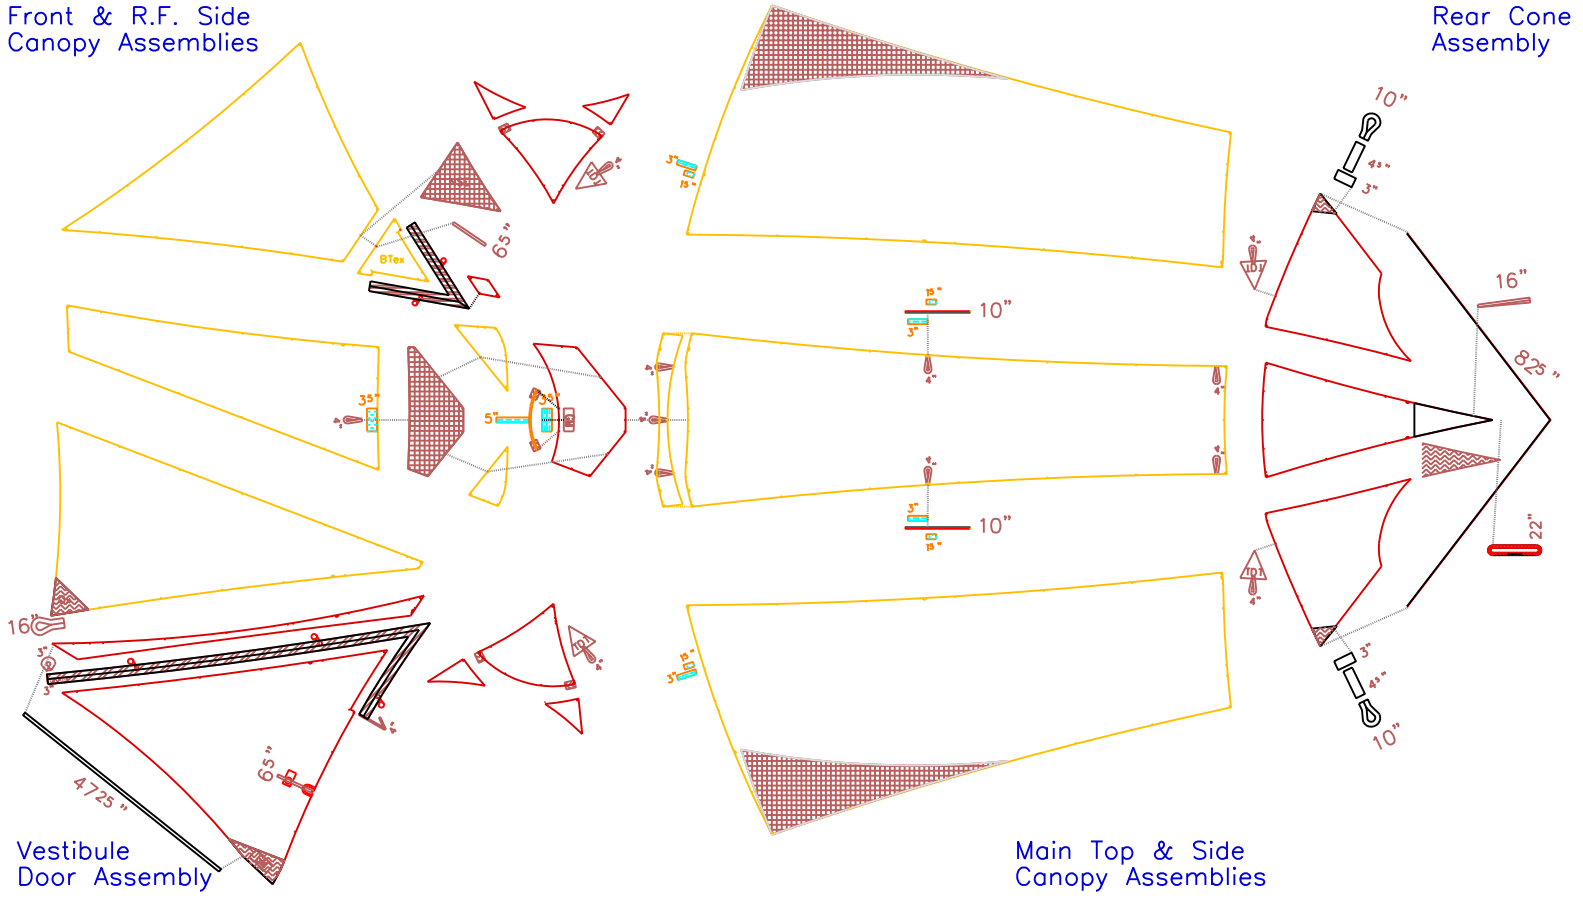

# GARUDA

Front & R.F. Side Canopy Assemblies

Rear Cone Assembly

Vestibule Door Assembly

Main Top & Side Canopy Assemblies

Rear Vent Assembly

Inner Door Assembly

Floor Assembly

KUSALA - Single-Wall 3-Hoop Tent; 2-Person, 4-Season; 4 lb. 13 oz.