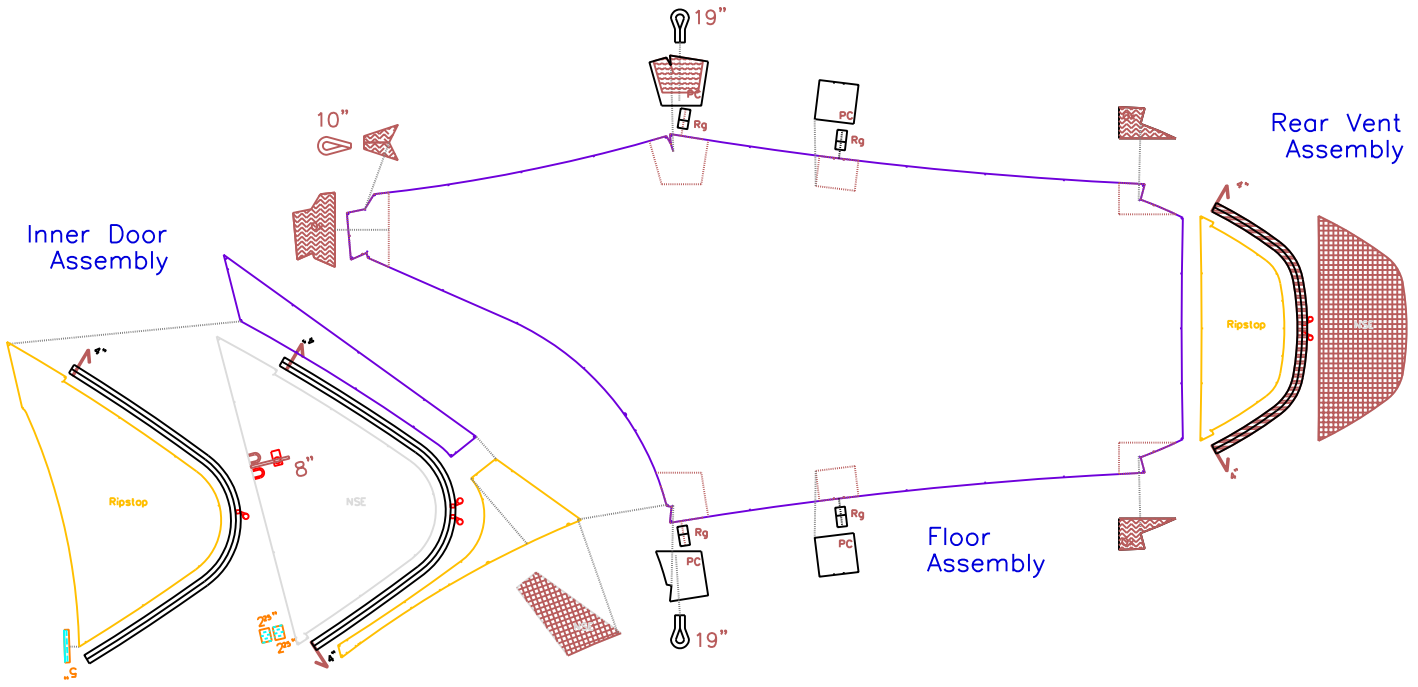

# GARUDA

Front & R.F. Side Canopy Assemblies

Rear Cone Assembly

Vestibule Door Assembly

Main Top & Side Canopy Assemblies

Rear Vent Assembly

Inner Door Assembly

Floor Assembly

KUSALA - Single-Wall 3-Hoop Tent; 2-Person, 4-Season; 4 lb. 13 oz.