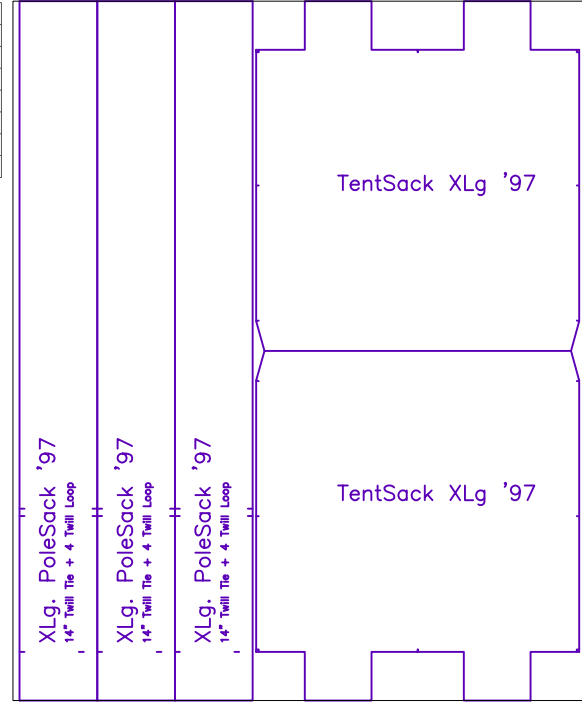

GARUDA MOUNTAINEERING, Seattle, WA	
Tent Model:	Model Code:
Drawing:	
File Name:	
Date:	
Product Concept & Design: Byron C. Shutz, Jr.	
Patterns & Specs By: Byron C. Shutz, Jr.	
Drawing By: Byron C. Shutz, Jr.	

Flooring Taffeta - 72" x 59"

NOTE:  
'97 Sacks are larger than sample provided. Same design, only each is taller/longer.