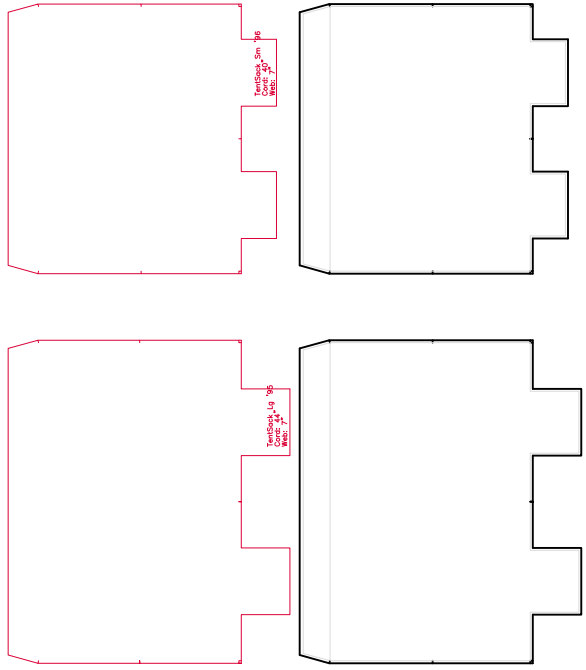

GARUDA MOUNTAINEERING, Seattle, WA	
Tent Model:	Model Code:
Drawing:	
File Name:	
Date:	
Product Concept & Design: Byron C. Shutz, Jr.	
Patterns & Specs By: Byron C. Shutz, Jr.	
Drawing By: Byron C. Shutz, Jr.	

Flooring Taffeta - 72" x 59"

NOTE:  
'97 Sacks are larger than sample provided. Same design, only each is taller/longer.