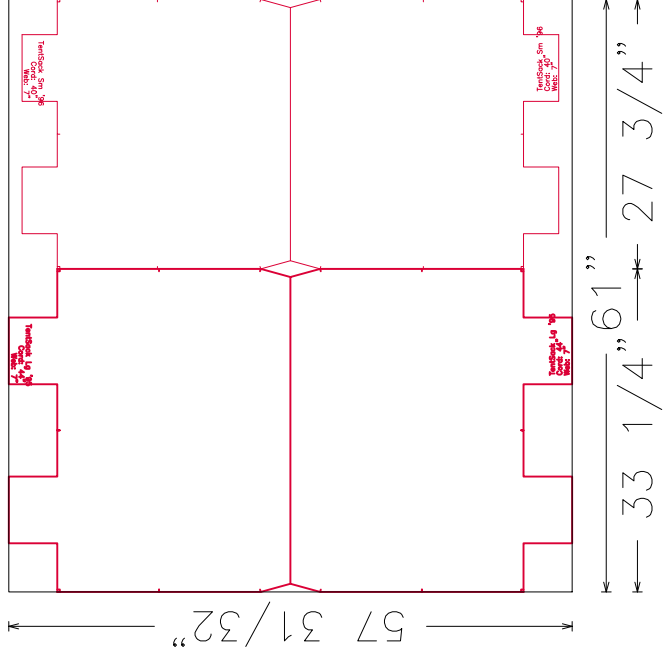

GARUDA MOUNTAINEERING, Seattle, WA	
Tent Model:	Model Code:
Drawing:	
File Name:	
Date:	
Product Concept & Design: Byron C. Shutz, Jr.	
Patterns & Specs By: Byron C. Shutz, Jr.	
Drawing By: Byron C. Shutz, Jr.	

Flooring Taffeta - 72" x 59"

NOTE:  
'97 Sacks are larger than sample provided. Same design, only each is taller/longer.