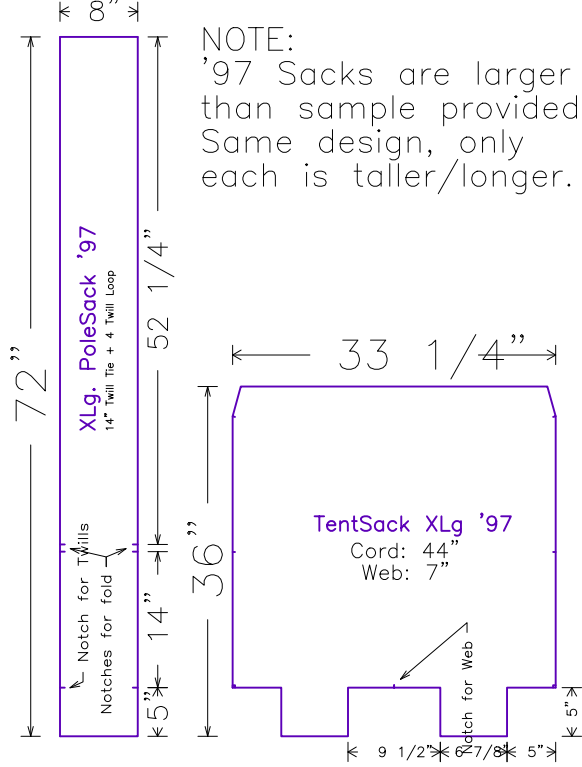

GARUDA MOUNTAINEERING, Seattle, WA	
Tent Model:	Model Code:
Drawing:	
File Name:	
Date:	
Product Concept & Design: Byron C. Shutz, Jr.	
Patterns & Specs By: Byron C. Shutz, Jr.	
Drawing By: Byron C. Shutz, Jr.	

Flooring Taffeta - 72" x 59"

NOTE:  
'97 Sacks are larger than sample provided. Same design, only each is taller/longer.