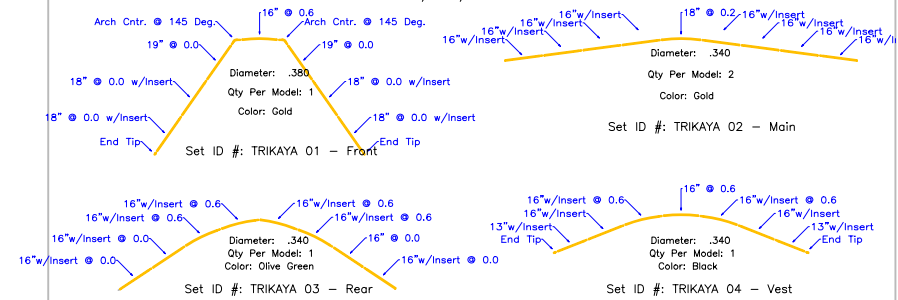

GARUDA – Trikaya
B. SHUTZ
206-763-2989

09/25/94

GARUDA – Emeishan
B. SHUTZ
206-763-2989

09/25/94