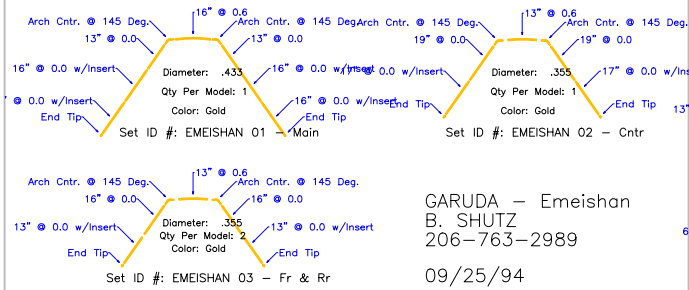

GARUDA – Trikaya
B. SHUTZ
206-763-2989

09/25/94

GARUDA – Emeishan
B. SHUTZ
206-763-2989

09/25/94