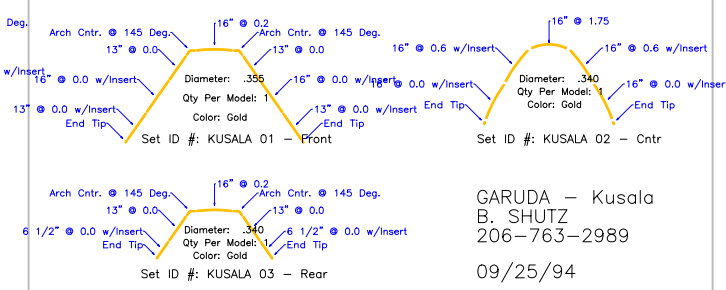

GARUDA – Kusala
B. SHUTZ
206-763-2989

09/25/94