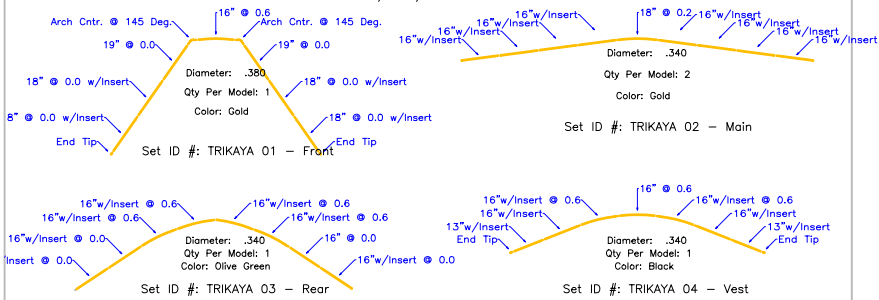

GARUDA – Trikaya
B. SHUTZ
206-763-2989

09/25/94