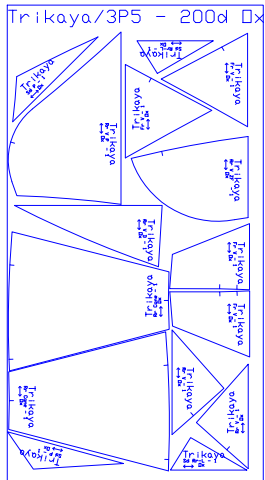

GARUDA Oxford & Packcloth 02/20/96

(Rolls A & B)

Emeishan/2P4 - 1000d PC

Jalan/1P3 - 1000d PC