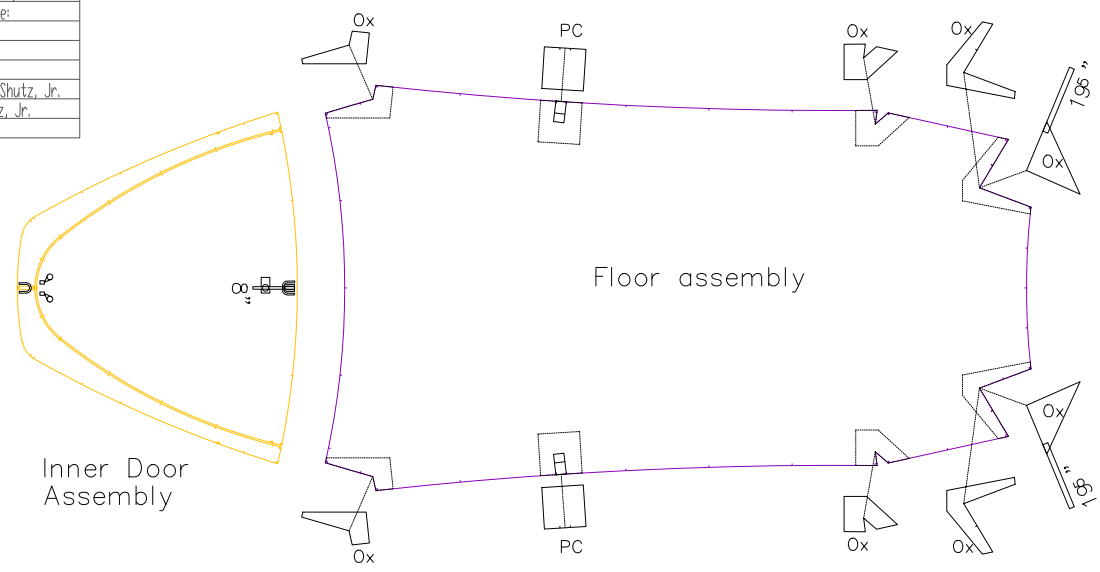

Emeishan 2P4 - '95

GARUDA MOUNTAINEERING, Seattle, WA	
Tent Model:	Model Code:
Drawing:	
File Name:	
Date:	
Product Concept & Design: Byron C. Shutz, Jr.	
Patterns & Specs By: Byron C. Shutz, Jr.	
Drawing By: Byron C. Shutz, Jr.	

Emeishan 2P4 - '95