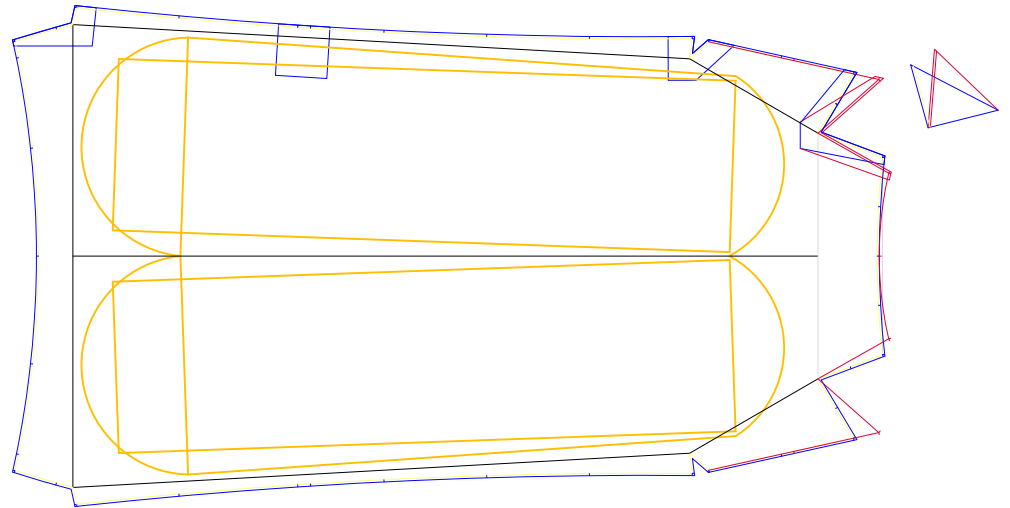

2P4 Emeishan 1995

GARUDA MOUNTAINEERING, Seattle, WA	
Tent Model:	Model Code:
Drawing:	
File Name:	
Date:	
Product Concept & Design: Byron C. Shutz, Jr.	
Patterns & Specs By: Byron C. Shutz, Jr.	
Drawing By: Byron C. Shutz, Jr.	