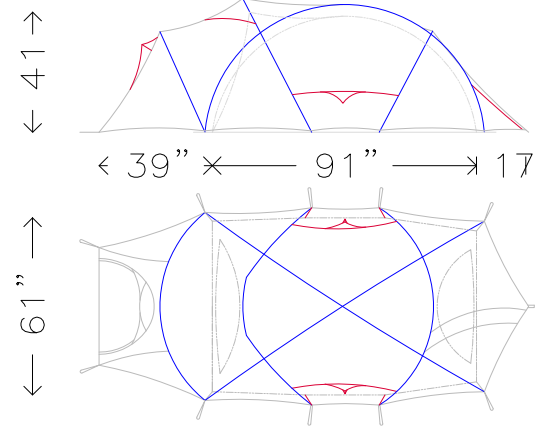

GARUDA MOUNTAINEERING, Seattle, WA	
Tent Model:	Model Code:
Drawing:	
File Name:	
Date:	
Product Concept & Design: Byron C. Shultz, Jr.	
Patterns & Specs: By: Byron C. Shultz, Jr.	

GARUDA MOUNTAINEERING, Seattle, WA	
Tent Model:	Model Code:
Drawing:	
File Name:	
Date:	
Product Concept & Design: Byron C. Shultz, Jr.	
Patterns & Specs: By: Byron C. Shultz, Jr.	