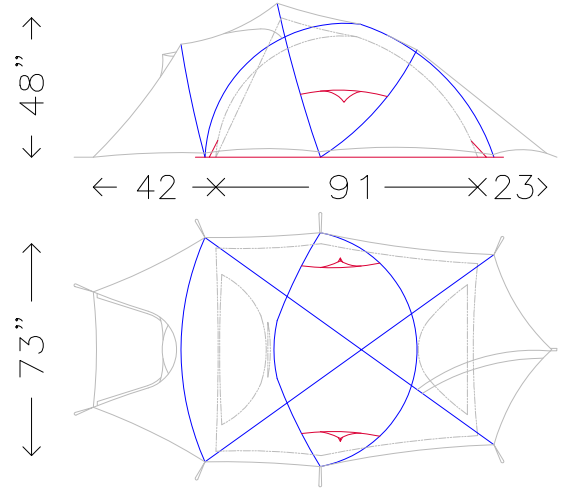

GARUDA MOUNTAINEERING, Seattle, WA	
Tent Model:	Model Code:
Drawing:	
File Name:	
Date:	
Product Concept & Design: Byron C. Shultz, Jr.	
Patterns & Specs: By: Byron C. Shultz, Jr.	

GARUDA MOUNTAINEERING, Seattle, WA	
Tent Model:	Model Code:
Drawing:	
File Name:	
Date:	
Product Concept & Design: Byron C. Shultz, Jr.	
Patterns & Specs: By: Byron C. Shultz, Jr.	