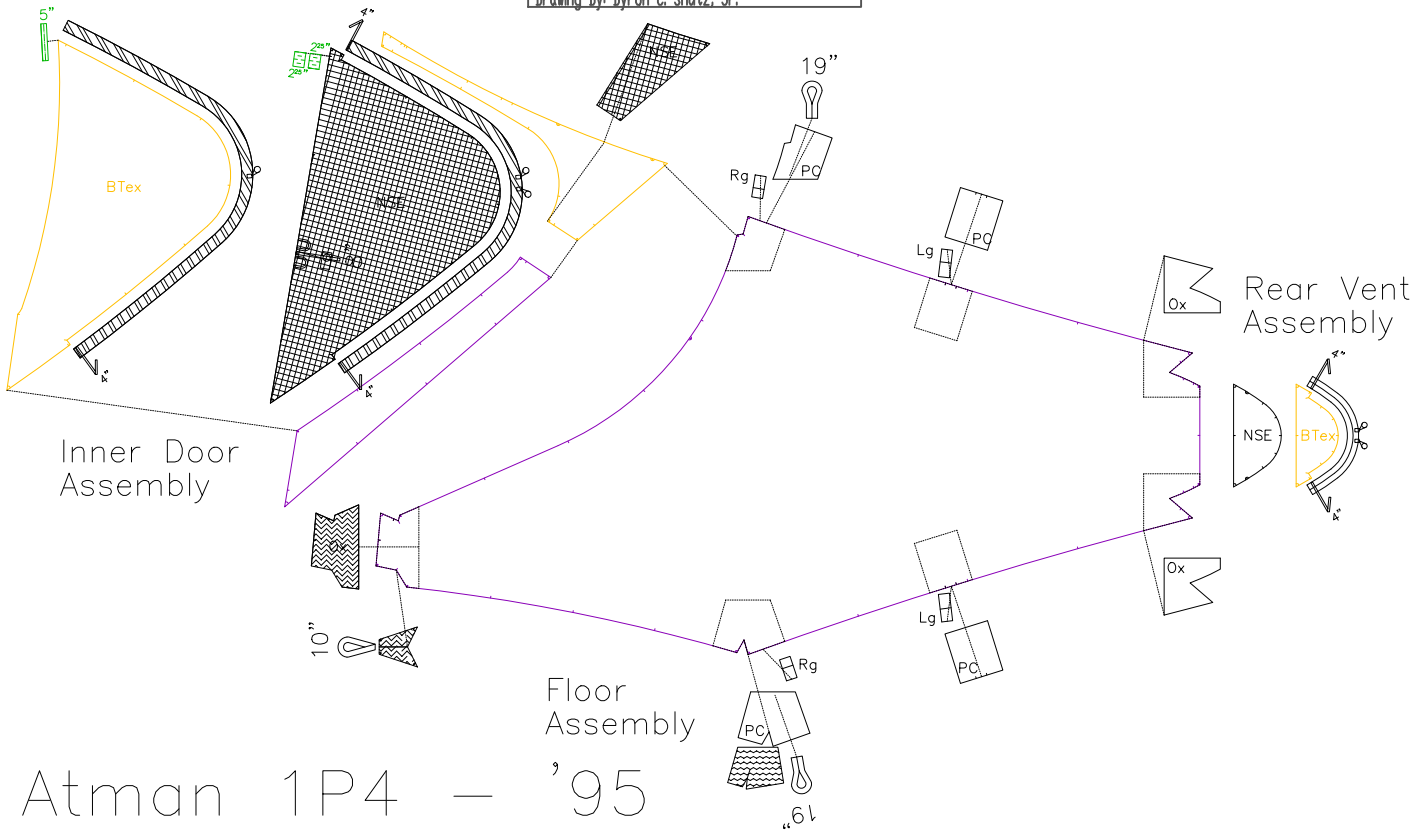

Front & RF Side
Canopy assemblies

Main Canopy
Assemblies

Rear Cone
Assembly

Vestibule
Door Assembly

Atman 1P4 - '95

GARUDA MOUNTAINEERING, Seattle, WA	
Tent Model:	Model Code:
Drawing:	
File Name:	
Date:	
Product Concept & Design: Byron C. Shutz, Jr.	
Patterns & Specs By: Byron C. Shutz, Jr.	
Drawing By: Byron C. Shutz, Jr.	

Atman 1P4 - '95